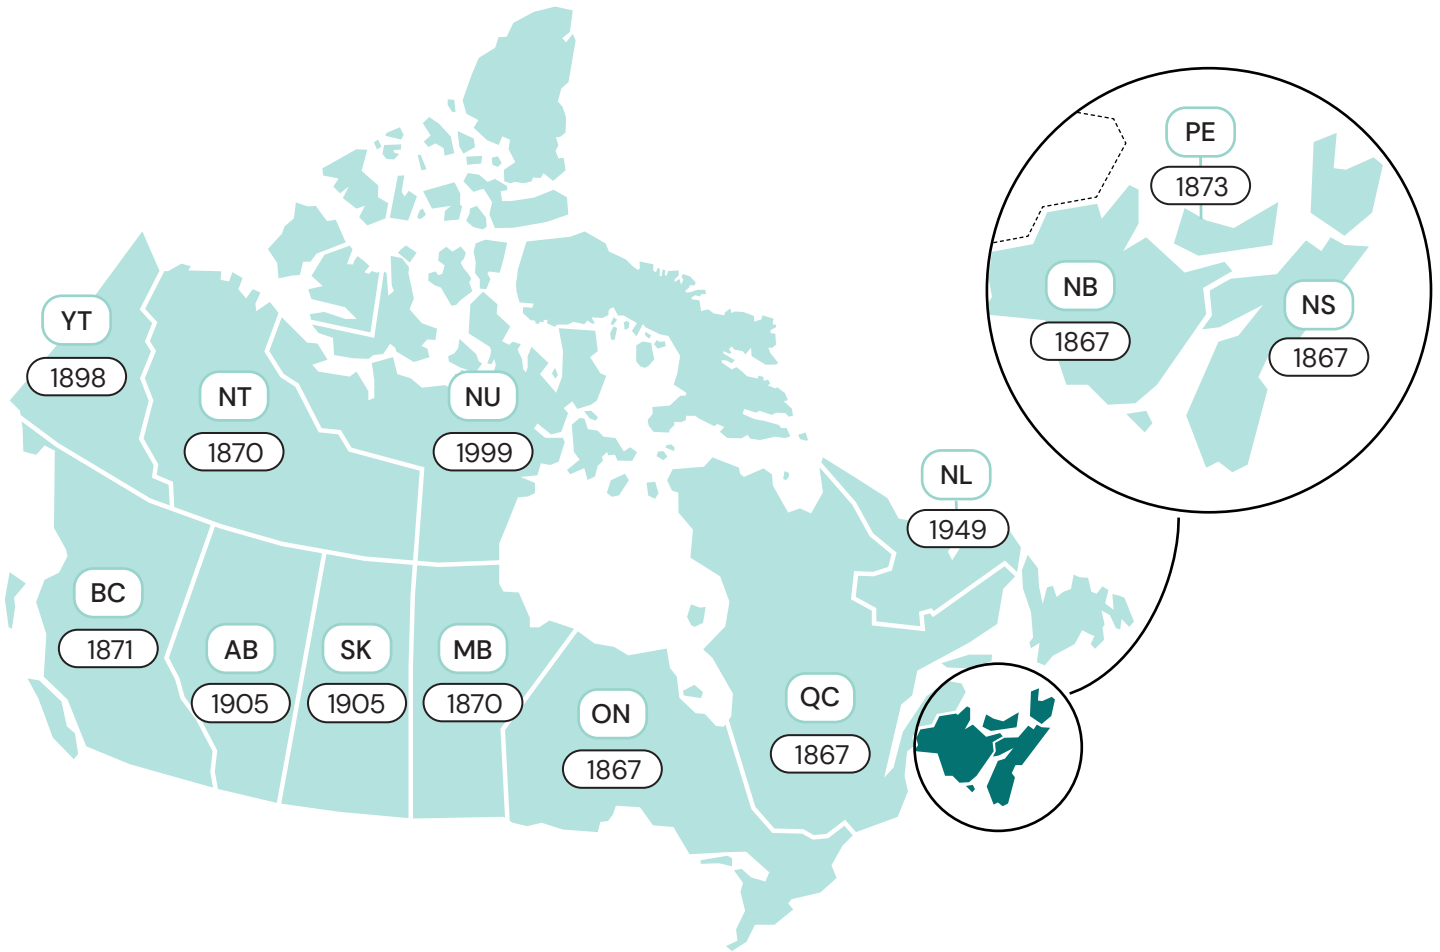

Assembling Canada

THEME 1 – DATE OF CONFEDERATION

ON – Ontario	YT – Yukon	NB – New Brunswick	NL – Newfoundland and Labrador
QC – Quebec	AB – Alberta	BC – British Columbia	NT – Northwest Territories
NU – Nunavut	MB – Manitoba	SK – Saskatchewan	PE – Prince Edward Island
NS – Nova Scotia			

THEME 2 – NUMBER OF SENATORS

ON – Ontario

YT – Yukon

NB – New Brunswick

NL – Newfoundland and Labrador

QC – Quebec

AB – Alberta

BC – British Columbia

NT – Northwest Territories

NU – Nunavut

MB – Manitoba

SK – Saskatchewan

PE – Prince Edward Island

NS – Nova Scotia

THEME 3 – NUMBER OF MPs

ON – Ontario	YT – Yukon	NB – New Brunswick	NL – Newfoundland and Labrador
QC – Quebec	AB – Alberta	BC – British Columbia	NT – Northwest Territories
NU – Nunavut	MB – Manitoba	SK – Saskatchewan	PE – Prince Edward Island
NS – Nova Scotia			