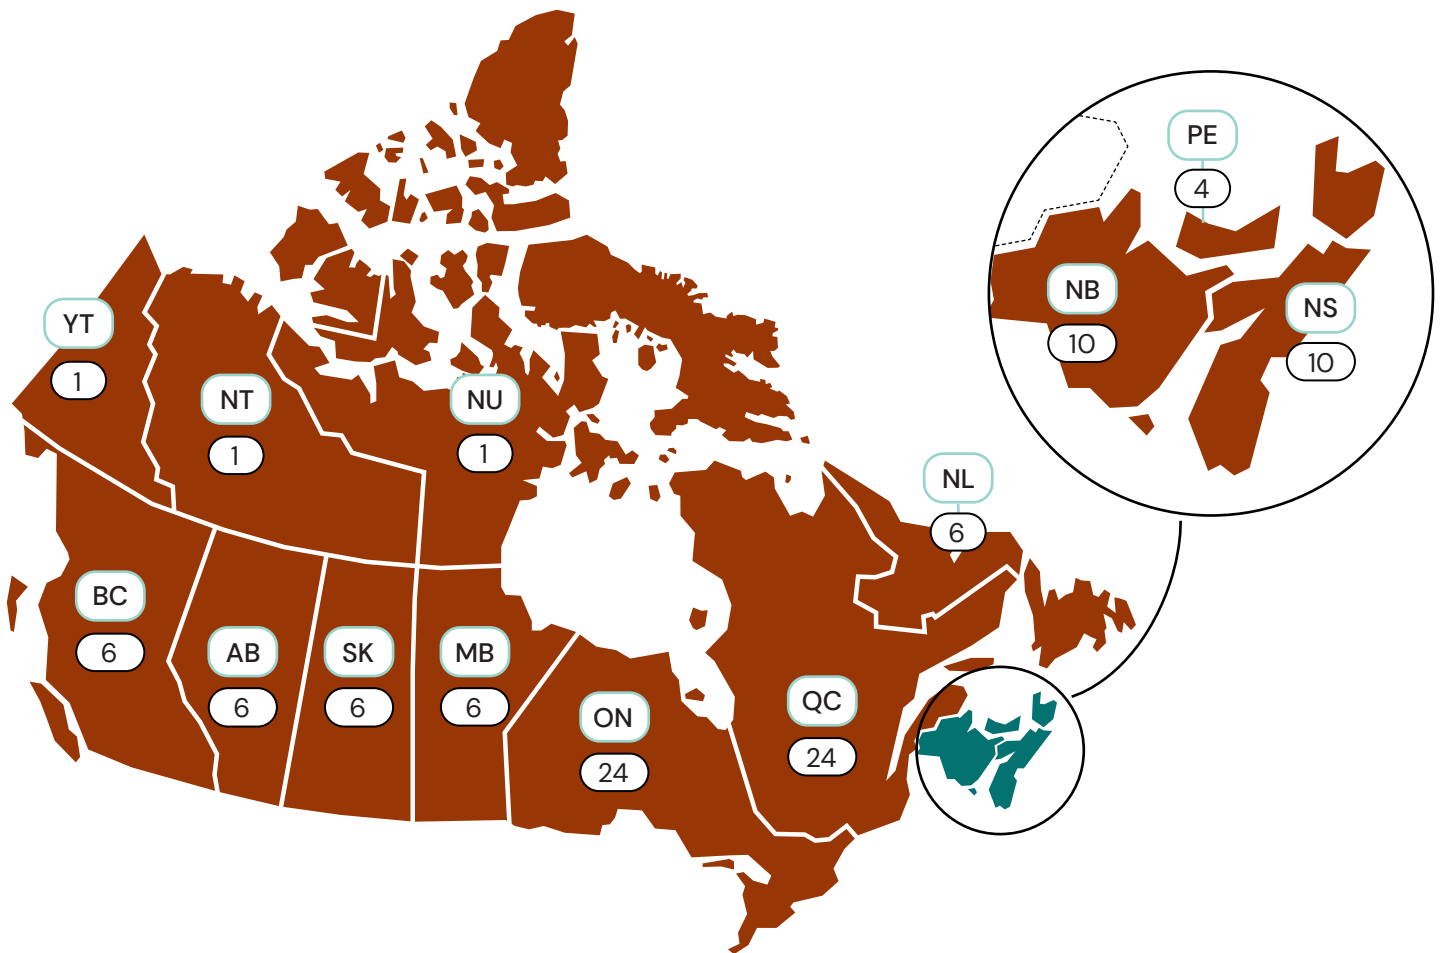

Assembling Canada

THEME 1 – DATE OF CONFEDERATION

ON – Ontario	YT – Yukon	NB – New Brunswick	NL – Newfoundland and Labrador
QC – Quebec	AB – Alberta	BC – British Columbia	NT – Northwest Territories
NU – Nunavut	MB – Manitoba	SK – Saskatchewan	PE – Prince Edward Island
NS – Nova Scotia			

THEME 2 – NUMBER OF SENATORS

ON – Ontario

YT – Yukon

NB – New Brunswick

NL – Newfoundland and Labrador

QC – Quebec

AB – Alberta

BC – British Columbia

NT – Northwest Territories

NU – Nunavut

MB – Manitoba

SK – Saskatchewan

PE – Prince Edward Island

NS – Nova Scotia

THEME 3 – NUMBER OF MPs

ON – Ontario	YT – Yukon	NB – New Brunswick	NL – Newfoundland and Labrador
QC – Quebec	AB – Alberta	BC – British Columbia	NT – Northwest Territories
NU – Nunavut	MB – Manitoba	SK – Saskatchewan	PE – Prince Edward Island
NS – Nova Scotia			