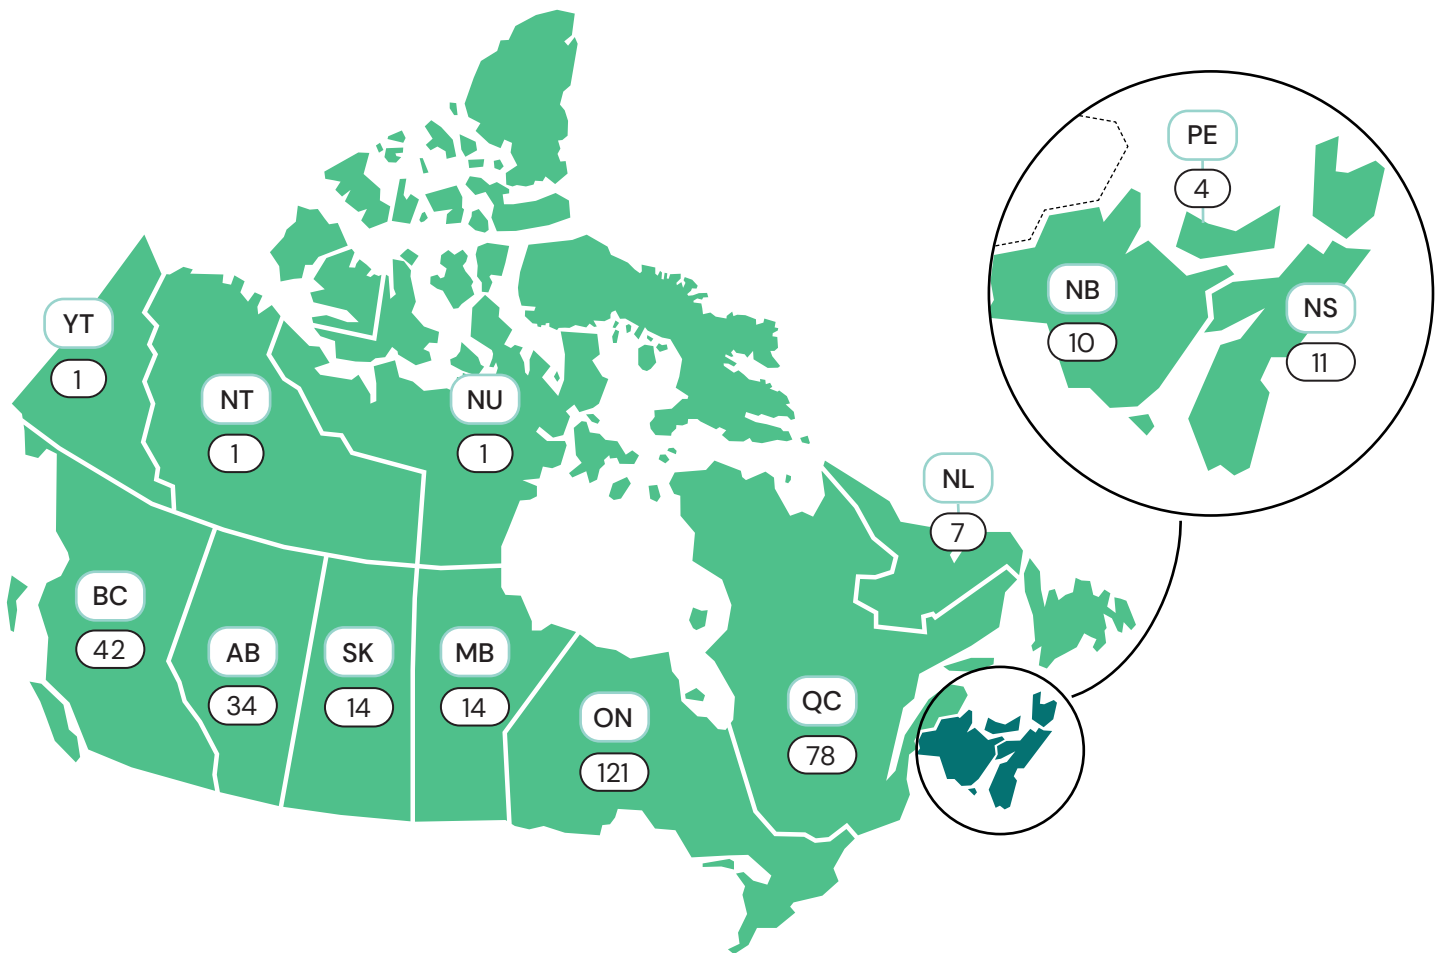

Assembling Canada

THEME 1 – DATE OF CONFEDERATION

ON – Ontario	YT – Yukon	NB – New Brunswick	NL – Newfoundland and Labrador
QC – Quebec	AB – Alberta	BC – British Columbia	NT – Northwest Territories
NU – Nunavut	MB – Manitoba	SK – Saskatchewan	PE – Prince Edward Island
NS – Nova Scotia			

THEME 2 – NUMBER OF SENATORS

ON – Ontario

YT – Yukon

NB – New Brunswick

NL – Newfoundland and Labrador

QC – Quebec

AB – Alberta

BC – British Columbia

NT – Northwest Territories

NU – Nunavut

MB – Manitoba

SK – Saskatchewan

PE – Prince Edward Island

NS – Nova Scotia

THEME 3 – NUMBER OF MPs

ON – Ontario	YT – Yukon	NB – New Brunswick	NL – Newfoundland and Labrador
QC – Quebec	AB – Alberta	BC – British Columbia	NT – Northwest Territories
NU – Nunavut	MB – Manitoba	SK – Saskatchewan	PE – Prince Edward Island
NS – Nova Scotia			